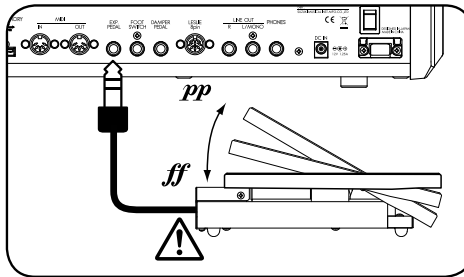

EXP-50の性能を充分発揮して頂くために、この取扱説明書をよくお読みください。

Specifications

Type..... Potentiometer type
 Dimension..... 12.7(W) x 7.8(H) x 29.5(D) cm
 Weight..... 1.6 kg
 Cable..... 1.8 m w/stereo phone plug

仕様

方式.....ポテンシオメータータイプ
 寸法..... 12.7(W) x 7.8(H) x 29.5(D) cm
 重量..... 1.6 kg
 ケーブル..... 1.8 m ステレオフォンプラグ付き

Hook-Up

Insert the phone plug of EXP-50 to the EXP. Pedal jack of the instrument.

! DO NOT disconnect pedal by pulling on the cable! Damage could result, always grasp plug to disconnect.

If your instrument has expression pedal parameters, set to "PHONE" "NORMAL", play your instrument while moving the EXP-50 pedal to check proper operation.